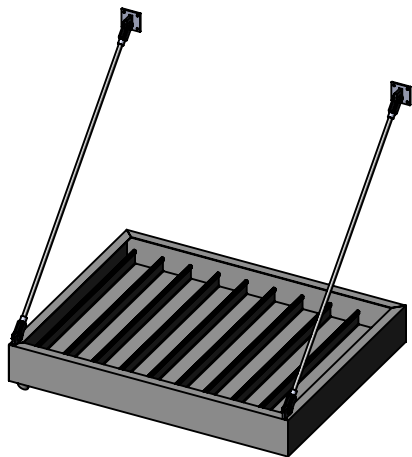

GJ-MCP- Metal Canopy w/Pans

Options

- 6", 8", 10", 12" Fascia
- Channel Fascia options available
- Over 12" fascia requires upper extension
- Upper Support Rod Assemblies
- Powder Coated Framing
- Custom options available