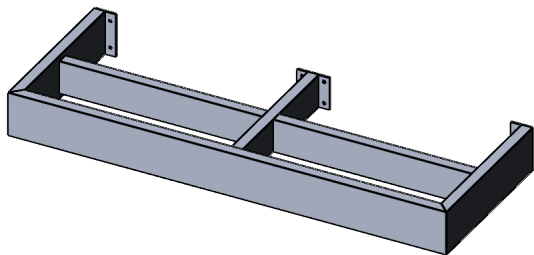

GJ-MC- Metal Canopy

Options

- 6", 8", 10", 12" Fascia
- Channel Fascia option typical in 8", 10", 12"
- Tie backs for projections over 30"
- Powder Coated Framing
- Custom options available