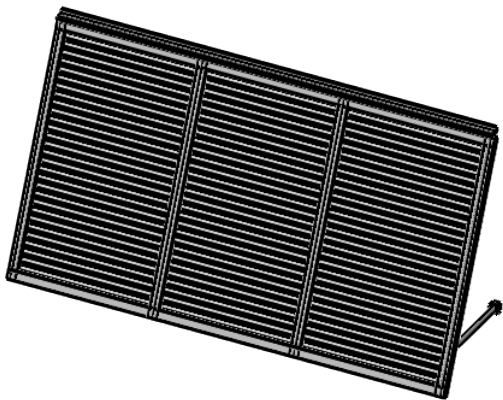

GJ-BSA Bahama Shutter

Options

- Aluminum Extrusions
- Z- Blade louvers
- Low Profile
- Powder Coated Framing
- Fixed return arm