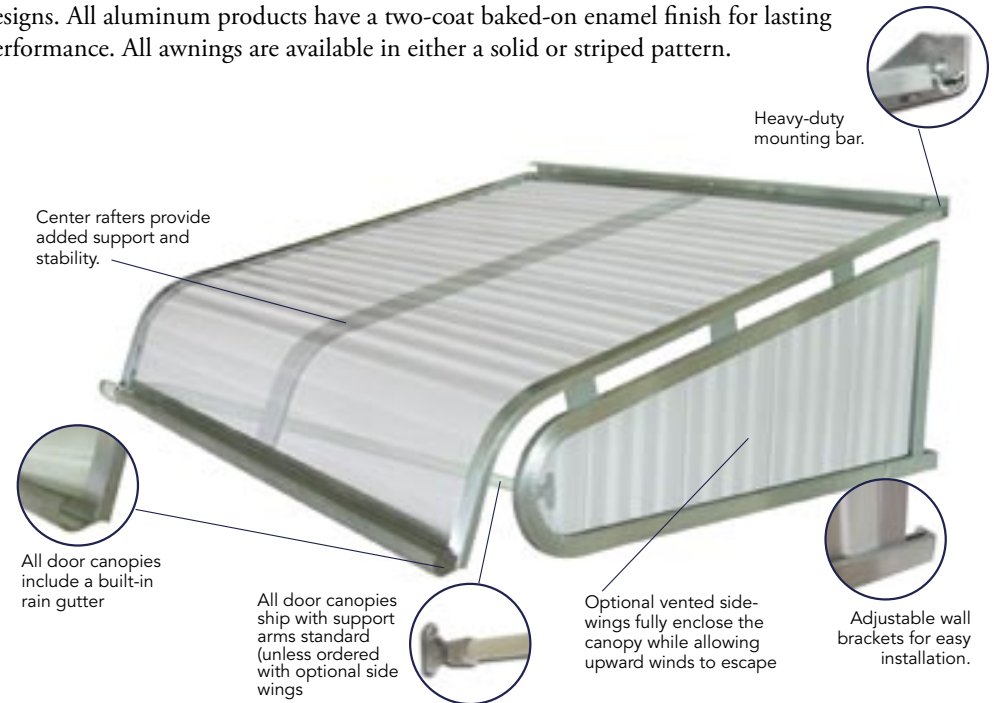

When you need protection from the elements, NuImage Aluminum products are the perfect choice. Our aluminum awnings and canopies are made to last and feature a beautiful milled finish aluminum framework. Door canopies are designed to protect your entry from both the rain and the snow. Heavy-duty support arms are standard with optional sidewings available to fully enclose your canopy. Aluminum window awnings are available in several models to fit almost any window style. NuImage features both stationary or roll-up designs. All aluminum products have a two-coat baked-on enamel finish for lasting performance. All awnings are available in either a solid or striped pattern.